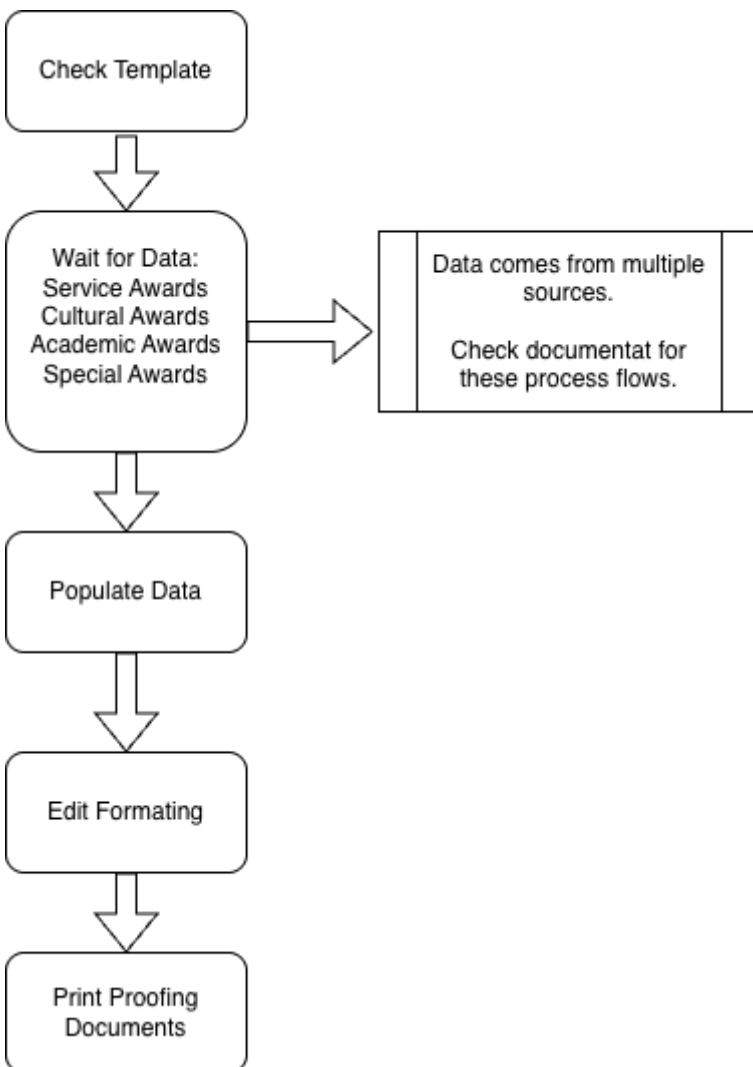

Program

Program

Product Flow

Template Location

Included Content

Review & Checking Process

Revision #2

Created 2 November 2025 23:10:53 by choofadmin